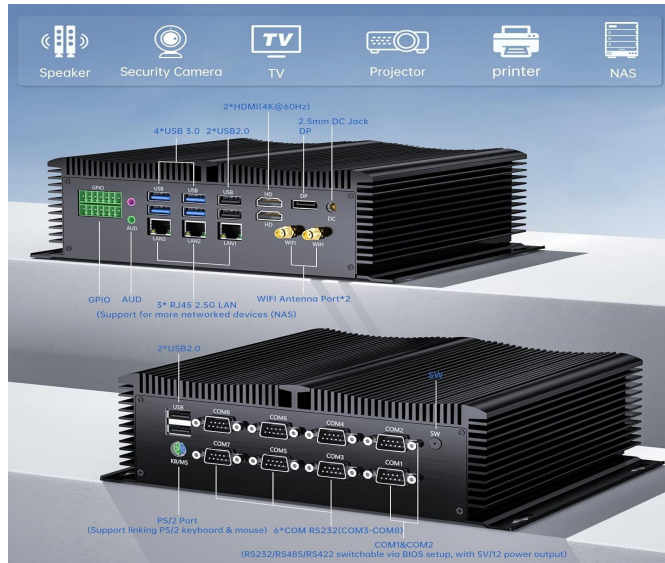

Partaker Industrial Mini PC I6

Product Features

Aluminum alloy chassis; fanless design;

Intel Core 13th Gen Processor;

Support DDR5, max 64G;

Support 2*M.2 2280, 1*2.5"HDD;

Support OS:

Product Specifications

Model	I6
Case Color	Black Color
Processor	Intel I5 1335U Processor 12M Cache, up to 4.60 GHz Intel I7 1355U Processor 12M Cache, up to 5.00 GHz Intel i5-1235U Processor 12M Cache, up to 4.40 GHz Intel i7-1255U Processor 12M Cache, up to 4.70 GHz
Type	IPC type with mounting ears
Memory	2 x SO DIMM DDR5 4800 MT/s MAX.64GB RAM
Storage	2 x M.2 2280 PCIE4.0 x4 NVME SSD, 1 x 2.5 Inch SATA SSD/HDD
Network	3 x Intel I226-V 2.5GbE
Expand	1 x Mini PCIE slot for 4G, with sim slot, 1 x M.2 NGFF slot for WiFi
I/O	SW, 8 x COM COM1 COM2 for RS232 422 485, 4 x USB2.0, 4 x USB3.0, PS/2, GPIO, Audio, 3 x LAN, 2 x HDMI, DP, DC-IN
Material	Aluminum
Operating Temp	-10°C~60°C
Storage Temp	-20°C~80°C
Relative Humidity	10%~90% (non-condensing)
Measurement	255 x 155 x 80mm
Weight	3KGs
Operating System	Windows 10/11, Linux Ubuntu etc
Function	1)Support 24h/7 days without shutting down 2)Support restore AC power loss/WOL/PXE boot/timing boot 3)Support triple screen for simultaneous display or synchronous different display 4)8-bit GPIO
BIOS	AMI BIOS, ACPI supported
Audio	USB chip, 6-channel
Cooling System	Fanless

Powerful Industrial PC

Fanless and all-metal casing, it brings zero noise and no dust inside the chassis, and can run 24/7

Intel 12 Gen i5-1235U
10 Cores 12 Threads

2*DDR5 5600MHz Slot

2*M.2 2280 NVME
PCIe 4.0x4 SSD Slot